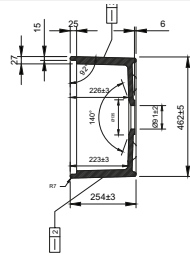

1504

Tezgah Önü Mutfak Eviyesi 91 cm
Apron Front Single Bowl Kitchen Sink 91 cm
Con Vasca Singola Frontale 91 cm