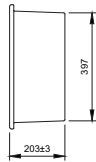

1358

Tezgah Altı Mutfak Eviyesi 30 cm
Undermount/Drop in Kitchen Sink 30 cm
Lavello Sottopiano 30 cm