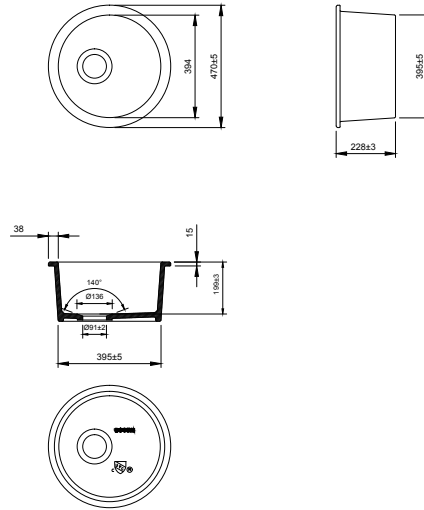

1360

Tezgah Altı Mutfak Eviyesi 68 cm
Undermount/Drop in Kitchen Sink 68 cm
Lavello Sottopiano 68 cm