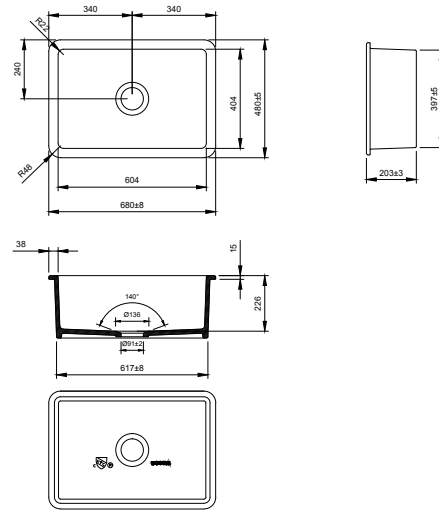

1360

Tezgah Altı Mutfak Eviyesi 68 cm
Undermount/Drop in Kitchen Sink 68 cm
Lavello Sottopiano 68 cm

1361

Tezgah Altı Mutfak Eviyesi 47 cm
Undermount/Drop in Round Kitchen Sink 47 cm
Lavello Sottopiano Tondo 47 cm

1362

Tezgah Altı Mutfak Eviyesi 81 cm
Undermount/Drop in Kitchen Sink 81cm
Lavello Sottopiano 81cm