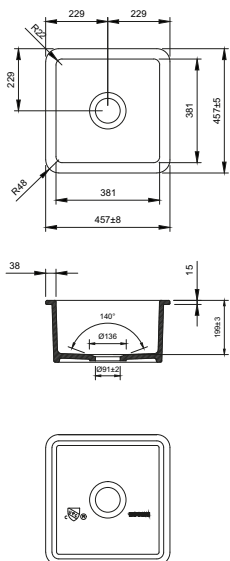

1359

Tezgah Altı Mutfak Eviyesi 45 cm
Undermount/Drop in Kitchen Sink 45 cm
Lavello Sottopiano 45 cm