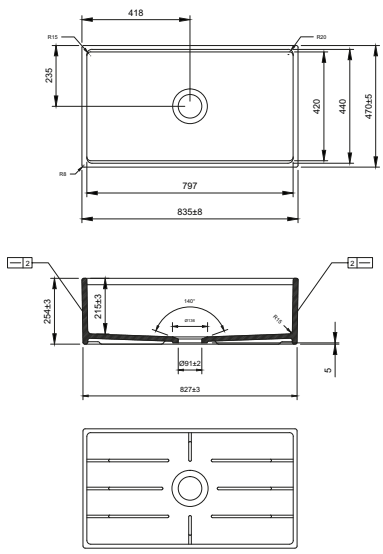

1504

Tezgah Önü Mutfak Eviyesi 91 cm
Apron Front Single Bowl Kitchen Sink 91 cm
Con Vasca Singola Frontale 91 cm