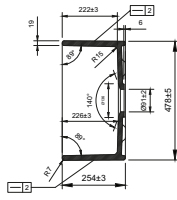

1356

Tezgah Önü Mutfak Eviyesi 68 cm
Apron Front Single Bowl Kitchen Sink 68 cm
Con Vasca Singola Frontale 68 cm

1358

Tezgah Altı Mutfak Eviyesi 30 cm
Undermount/Drop in Kitchen Sink 30 cm
Lavello Sottopiano 30 cm

1359

Tezgah Altı Mutfak Eviyesi 45 cm
Undermount/Drop in Kitchen Sink 45 cm
Lavello Sottopiano 45 cm