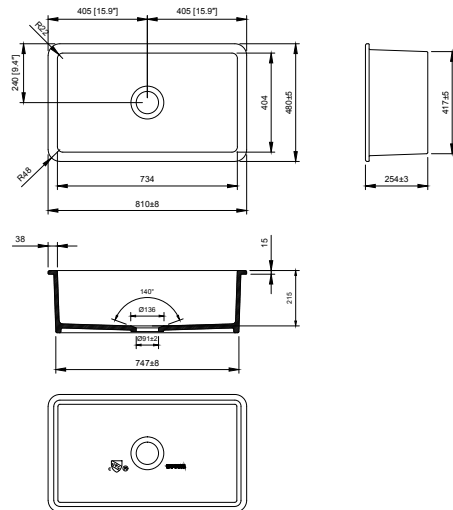

1361

Tezgah Altı Mutfak Eviyesi 47 cm
Undermount/Drop in Round Kitchen Sink 47 cm
Lavello Sottopiano Tondo 47 cm