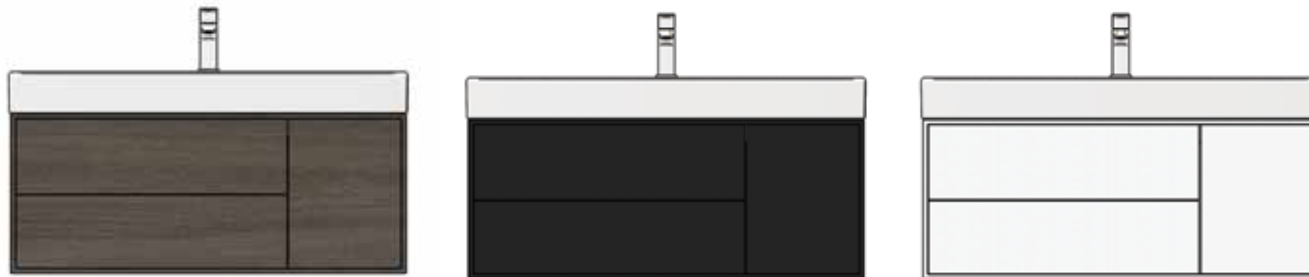

Antik kahve
Antique brown
Marrone antico

Siyah
Black
Nero

Beyaz
White
Bianco