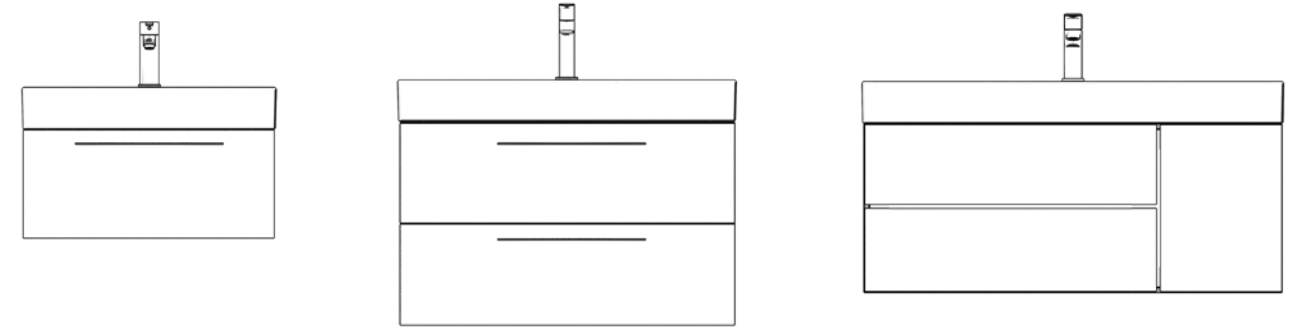

En: 60 Boy: 24 Derinlik: 48
Kulplu tek çekmeceli
Termoform kaplama
1077 Lavabo

Width: 60 Height: 24 Depth: 48
With handle, single drawer
Thermoform coating
1077 Washbasin

En: 80 Boy: 40,5 Derinlik: 48
Kulplu çift çekmeceli
Termoform kaplama
1078 Lavabo

Width: 80 Height: 40,5 Depth: 48
With handle, double drawers
Thermoform coating
1078 Washbasin

Larghezza: 80 Altezza: 40,5 Profondità: 48
Cassetto singolo con maniglia
Rivestimento Termoform
1078 Lavabo

En: 100 Boy: 42,5 Derinlik: 48
Tam freze üç çekmeceli
Termoform kaplama
1079 Lavabo

Width: 100 Height: 42,5 Depth: 48
Full cut three drawers
Thermoform coating
1079 Washbasin

Larghezza: 100 Altezza: 42,5 Profondità: 48
Tre cassetti con fregio
Rivestimento Termoform
1079 Lavabo