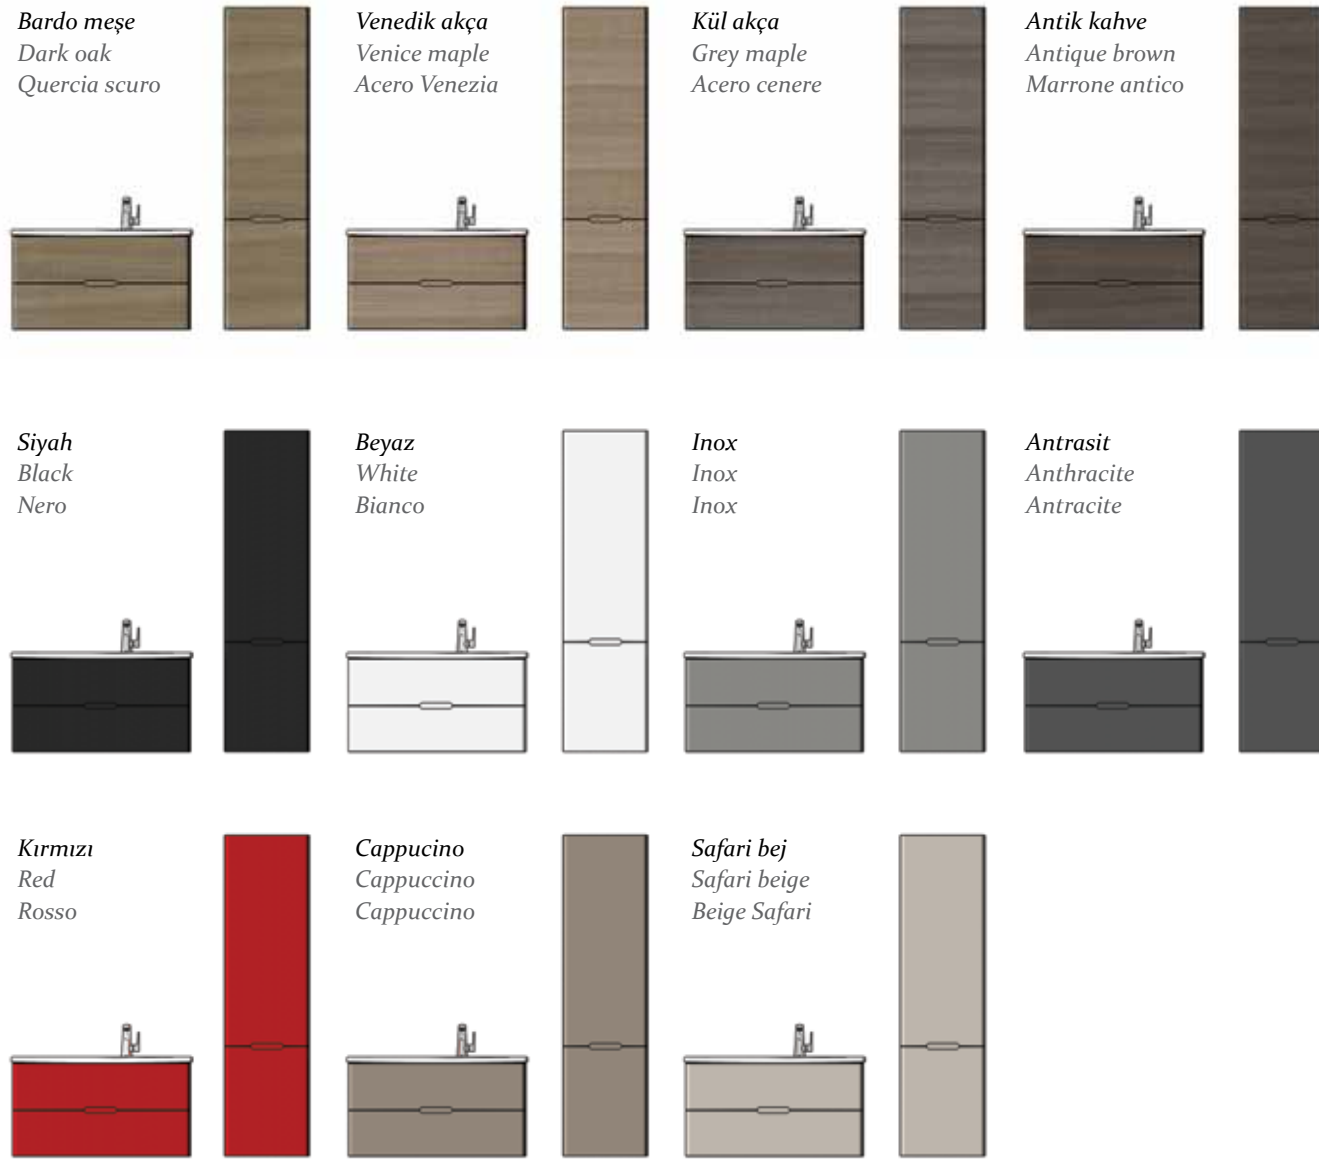

7003 TAORMINA ARCH

En: 65 Boy: 25 Derinlik: 45
Kulplu tek çekmeceli
Termoform kaplama
1009 Etejerli lavabo

Width: 65 Height: 25 Depth: 45
With handle, single drawer
Thermoform coating
1009 Washbasin with shelf

Larghezza: 65 Altezza: 25 Profondità: 45
Cassetto singolo con maniglia
Rivestimento Termoform
1009 Lavabo a incasso